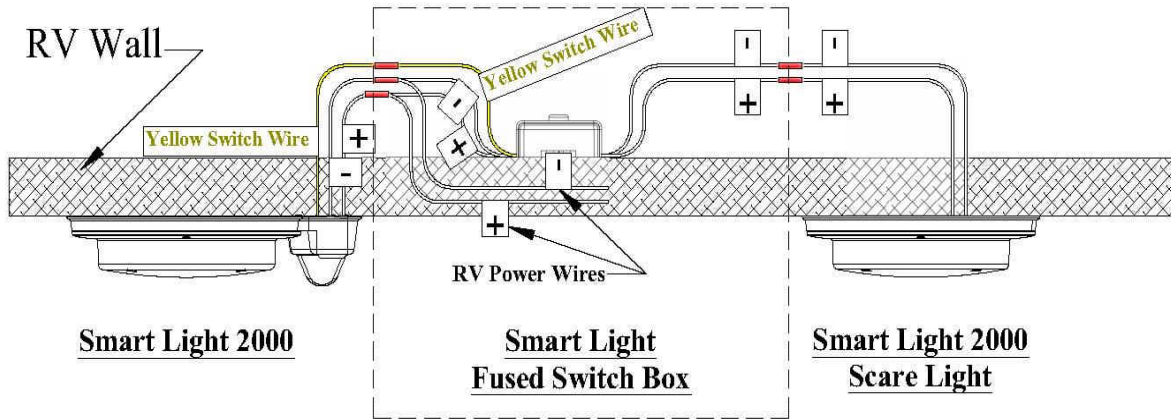

Lighting Fixture Accessories

REVOLUTION 2000 FB™ FUSED RELAY BOX

1 Per Pack

Use this Fused Relay to control other non-automatic DC 12 Volt fixtures or Add-ons with a Smart Light 1000™ or Smart Light 2000™ fixture. It will give your Smart Light much needed curcuit board protection. Allows other 12volt components to turn on and off simultaneously with your Smart Light.

PRODUCT NAME	Revolution 2000 FB™
Sku Number	834760001126
Input Voltage	8 - 18 Volts DC
Trigger Voltage DC/ Amps (Yellow Wire)	6-12 Volts DC/4 Amps

WIRING SCHEMATIC

Note the wire tags [+] & [-] when installing Smart products. Fuse Box to be mounted inside of RV.